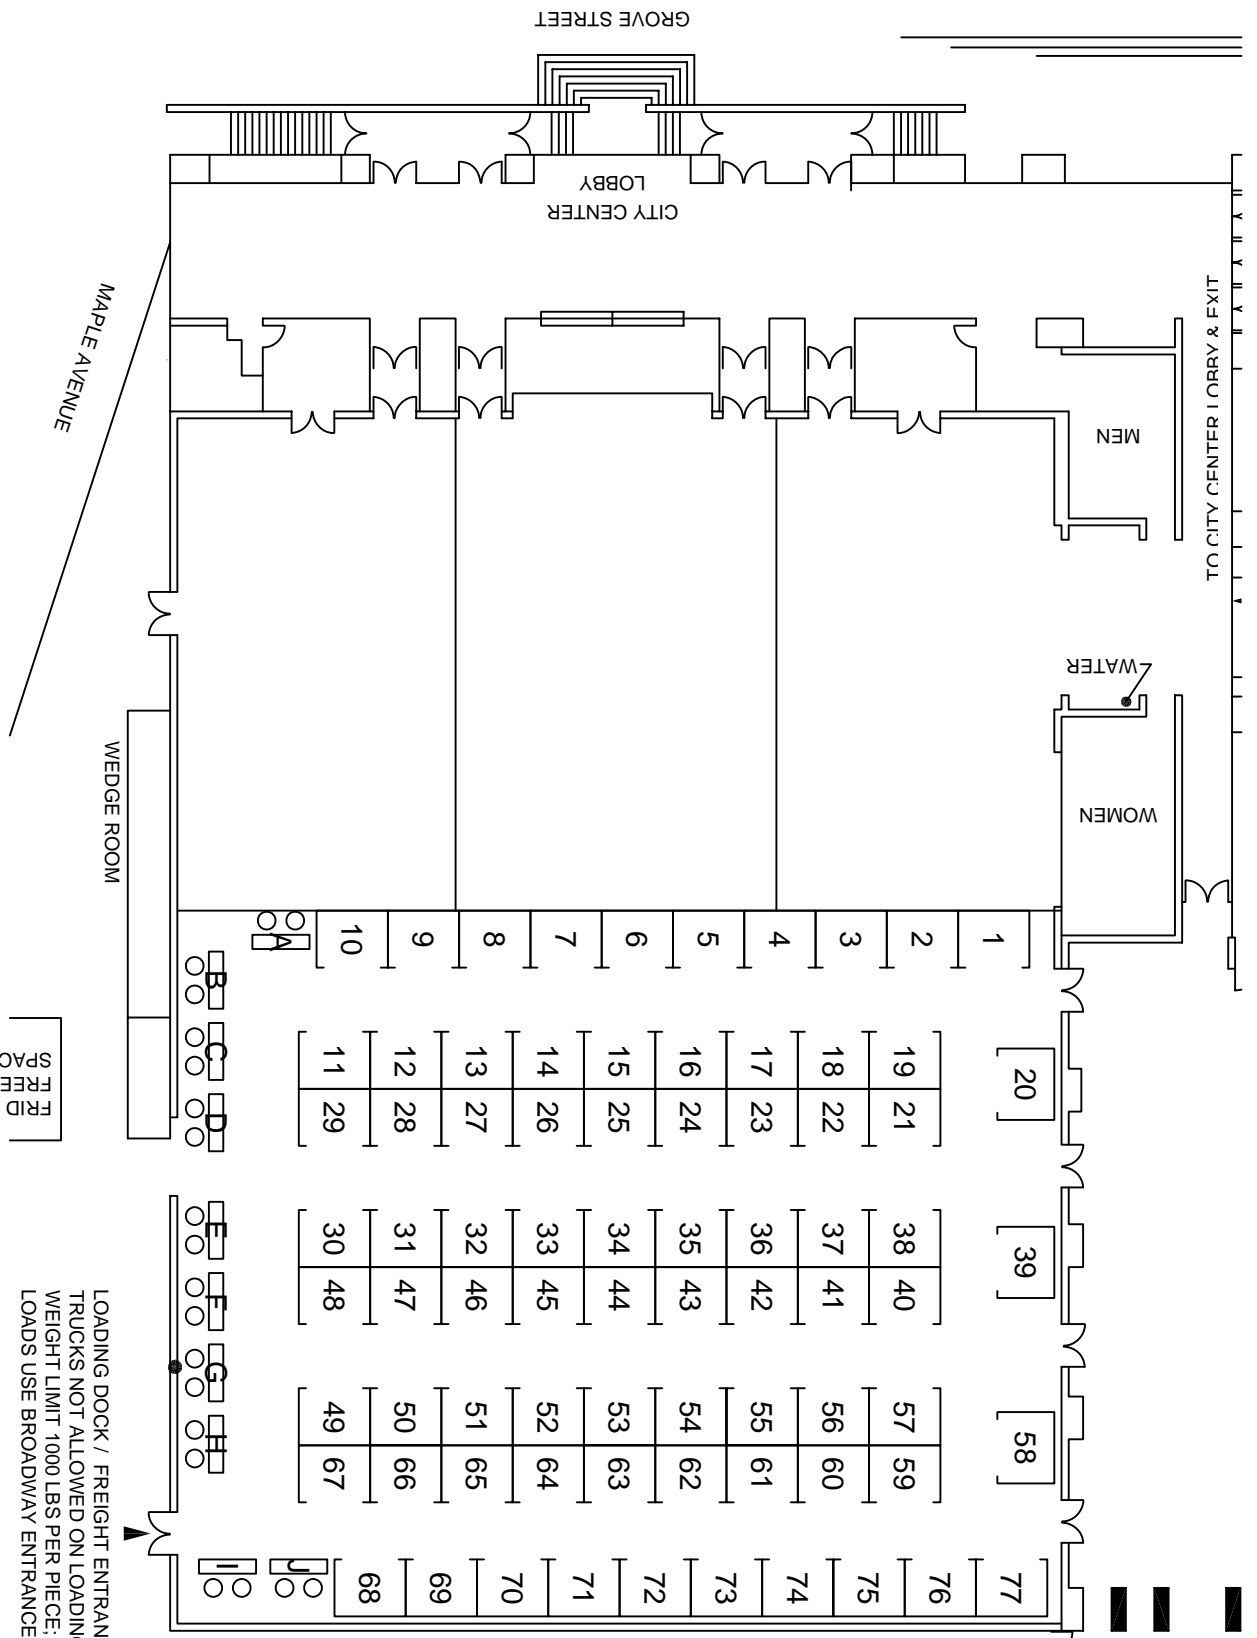

Isaacs Nationwide
Expo Services, Inc.

NEW YORK STATE ASSOCIATION OF
FOREIGN LANGUAGE TEACHER
OCTOBER 10 - 12, 2008
SARATOGA SPRINGS CITY CENTER

(EXHIBITORS REQUIRING 208 VOLT OR MULTIPLE CIRCUITS OF 120 VOLT ELECTRIC ARE REQUESTED TO CHOOSE BOOTH SPACES ON THIS END OF THE EXHIBIT HALL)

SARATOGA CITY CENTER

LOADING DOCK / FREIGHT ENTRANCE: FORK
TRUCKS NOT ALLOWED ON LOADING DOCK;
WEIGHT LIMIT: 1000 LBS PER PIECE; HEAVY
LOADS USE BROADWAY ENTRANCE

MAPLE AVENUE
WEDGE ROOM

GROVE STREET
CITY CENTER
LOBBY